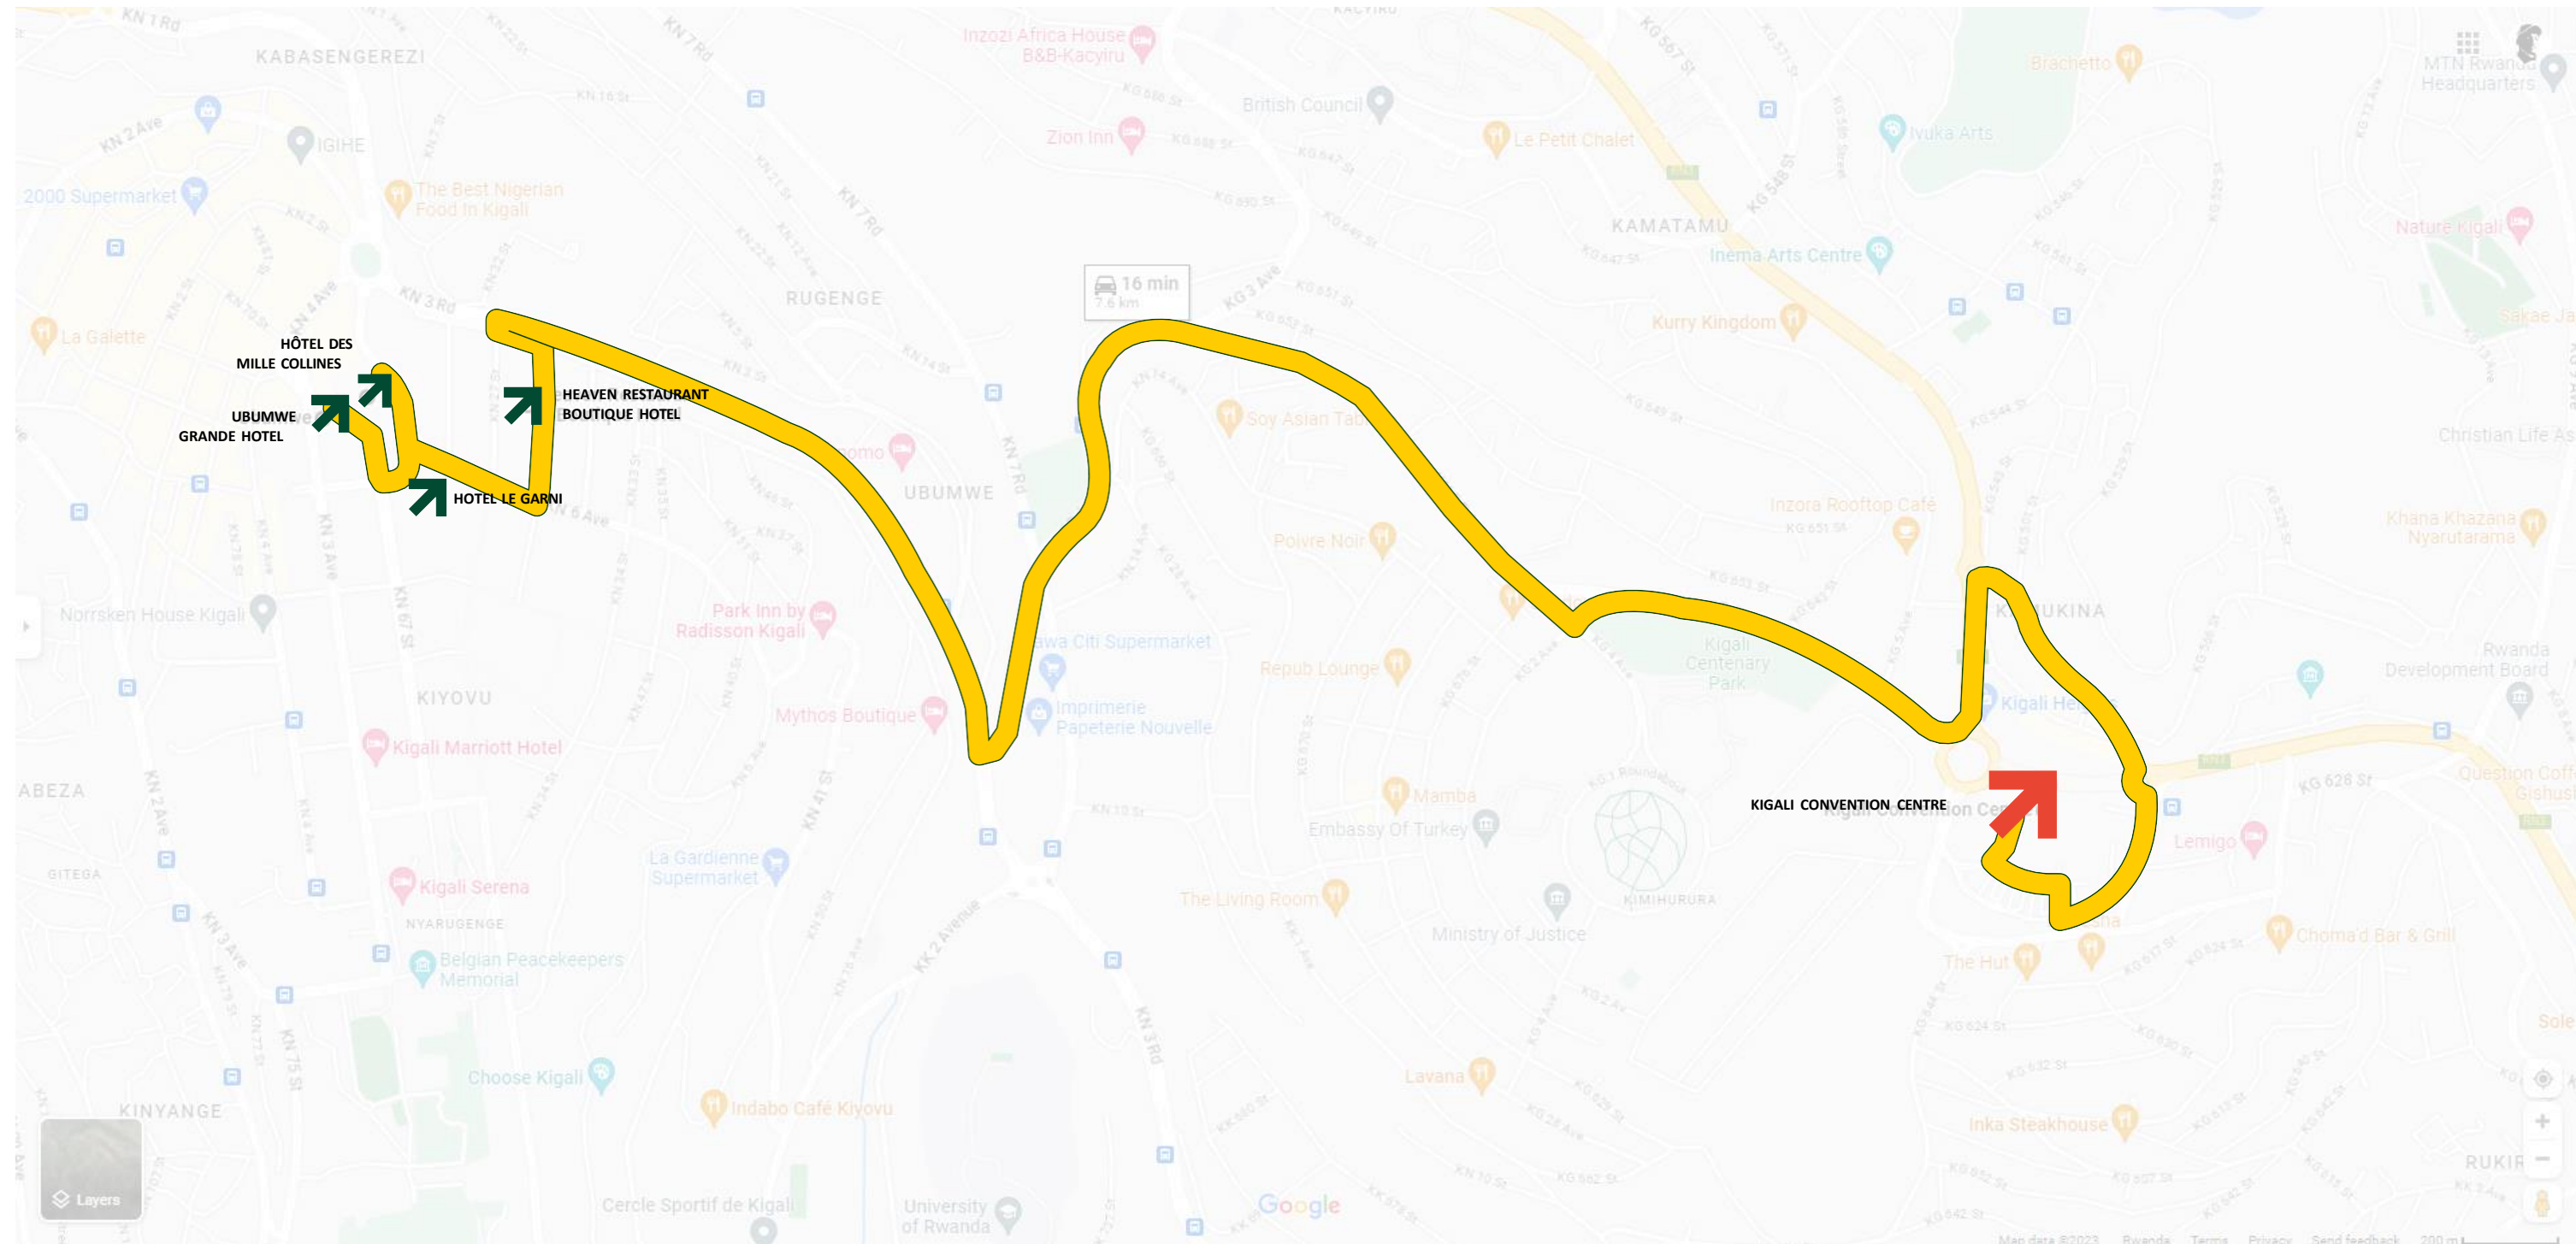

# TRANSPORT PLAN

ROUTE 1	ROUTE 2	ROUTE 3	ROUTE 4	ROUTE 5
Serena Hotel	Ubumwe Grande Hotel	Tropical Plaza Apart	Mythos	Baobab Hotel
4 Points	Mille Colline	2000 Hotel	Stipp Hotel	Kigali View Hotel
Marriott	Heaven Restaurant & Boutique Hotel	St Famille	Great Hotel Kiyovu	Anthurium
Park Inn	Hotel le Garni	Onomo		Isimbi Hotel
		M Hotel		Scheba
ROUTE 6	ROUTE 7	ROUTE 8	ROUTE 9	ROUTE 10
City Blue	Villa Portofino	Great Season	Garr Hotel	Century Park Hotel
Hotel Gorilla City Centre	Elevate Suites	Country Inn	Elizabeth Golf Apartment	Khana Khazana
Karisimbi	The Manor	Victory Villa Apart	Gorilla Golf Hotel	Select Boutique Hotel
	Luxury Golf Course Apart	Rose Garden Apartment	Highland Suites	Rohi Apartment
	Kacyiru Executive Apartment	Quiet Heaven	Dmall Hotel	
ROUTE 11	ROUTE 12	ROUTE 13	ROUTE 14	ROUTE 15
Dove Hotel	Olympique Hotel	Nobleza	St Jean Leopord	KIM Hotel
Madras Hotel	Lebanon	Igitego Boutique Hotel	Phoenix Apartment	Ecoair Apart Hotel
Legend Hotel	Five to Five	Classic Hotel	Hill top	Hellenique
	Centric Hotel	Grazia Apartment	Grand Legacy	Home free Hotel
	Chez Lando	Lemigo	Urban Park	
	Beausejour			

## Route 1:

## Route 2:

## Route 3: