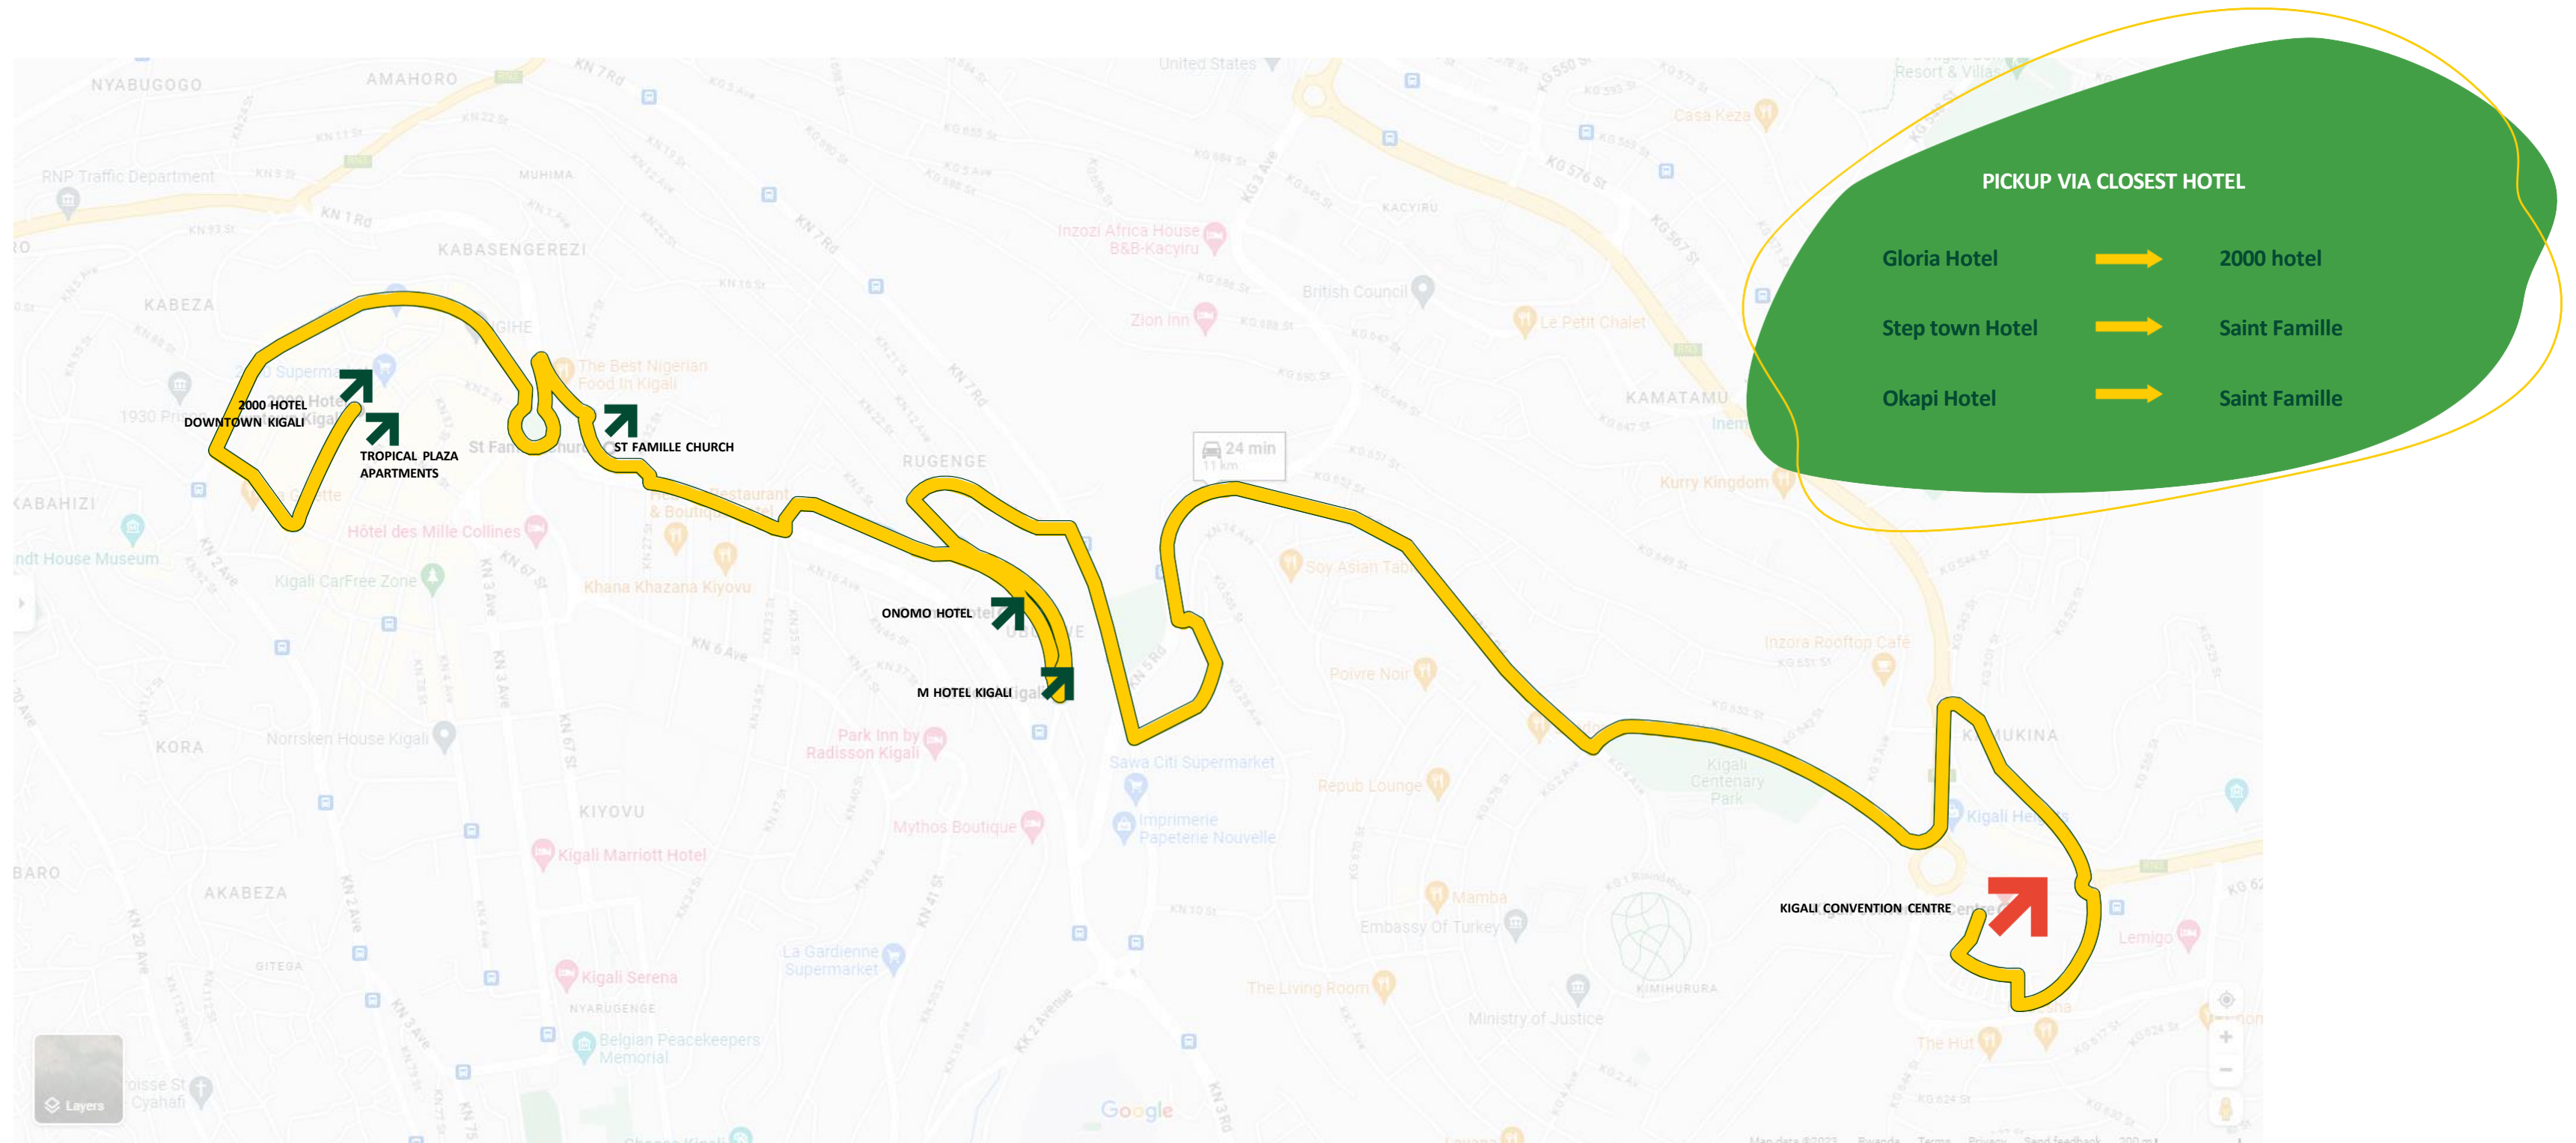

# TRANSPORT PLAN

ROUTE 1	ROUTE 2	ROUTE 3	ROUTE 4	ROUTE 5
Serena Hotel	Ubumwe Grande Hotel	Tropical Plaza Apart	Mythos	Baobab Hotel
4 Points	Mille Colline	2000 Hotel	Stipp Hotel	Kigali View Hotel
Marriott	Heaven Restaurant & Boutique Hotel	St Famille	Great Hotel Kiyovu	Anthurium
Park Inn	Hotel le Garni	Onomo		Isimbi Hotel
		M Hotel		Scheba
ROUTE 6	ROUTE 7	ROUTE 8	ROUTE 9	ROUTE 10
City Blue	Villa Portofino	Great Season	Garr Hotel	Century Park Hotel
Hotel Gorilla City Centre	Elevate Suites	Country Inn	Elizabeth Golf Apartment	Khana Khazana
Karisimbi	The Manor	Victory Villa Apart	Gorilla Golf Hotel	Select Boutique Hotel
	Luxury Golf Course Apart	Rose Garden Apartment	Highland Suites	Rohi Apartment
	Kacyiru Executive Apartment	Quiet Heaven	Dmall Hotel	
ROUTE 11	ROUTE 12	ROUTE 13	ROUTE 14	ROUTE 15
Dove Hotel	Olympique Hotel	Nobleza	St Jean Leopord	KIM Hotel
Madras Hotel	Lebanon	Igitego Boutique Hotel	Phoenix Apartment	Ecoair Apart Hotel
Legend Hotel	Five to Five	Classic Hotel	Hill top	Hellenique
	Centric Hotel	Grazia Apartment	Grand Legacy	Home free Hotel
	Chez Lando	Lemigo	Urban Park	
	Beausejour			

## Route 1:

## Route 2:

## Route 3: