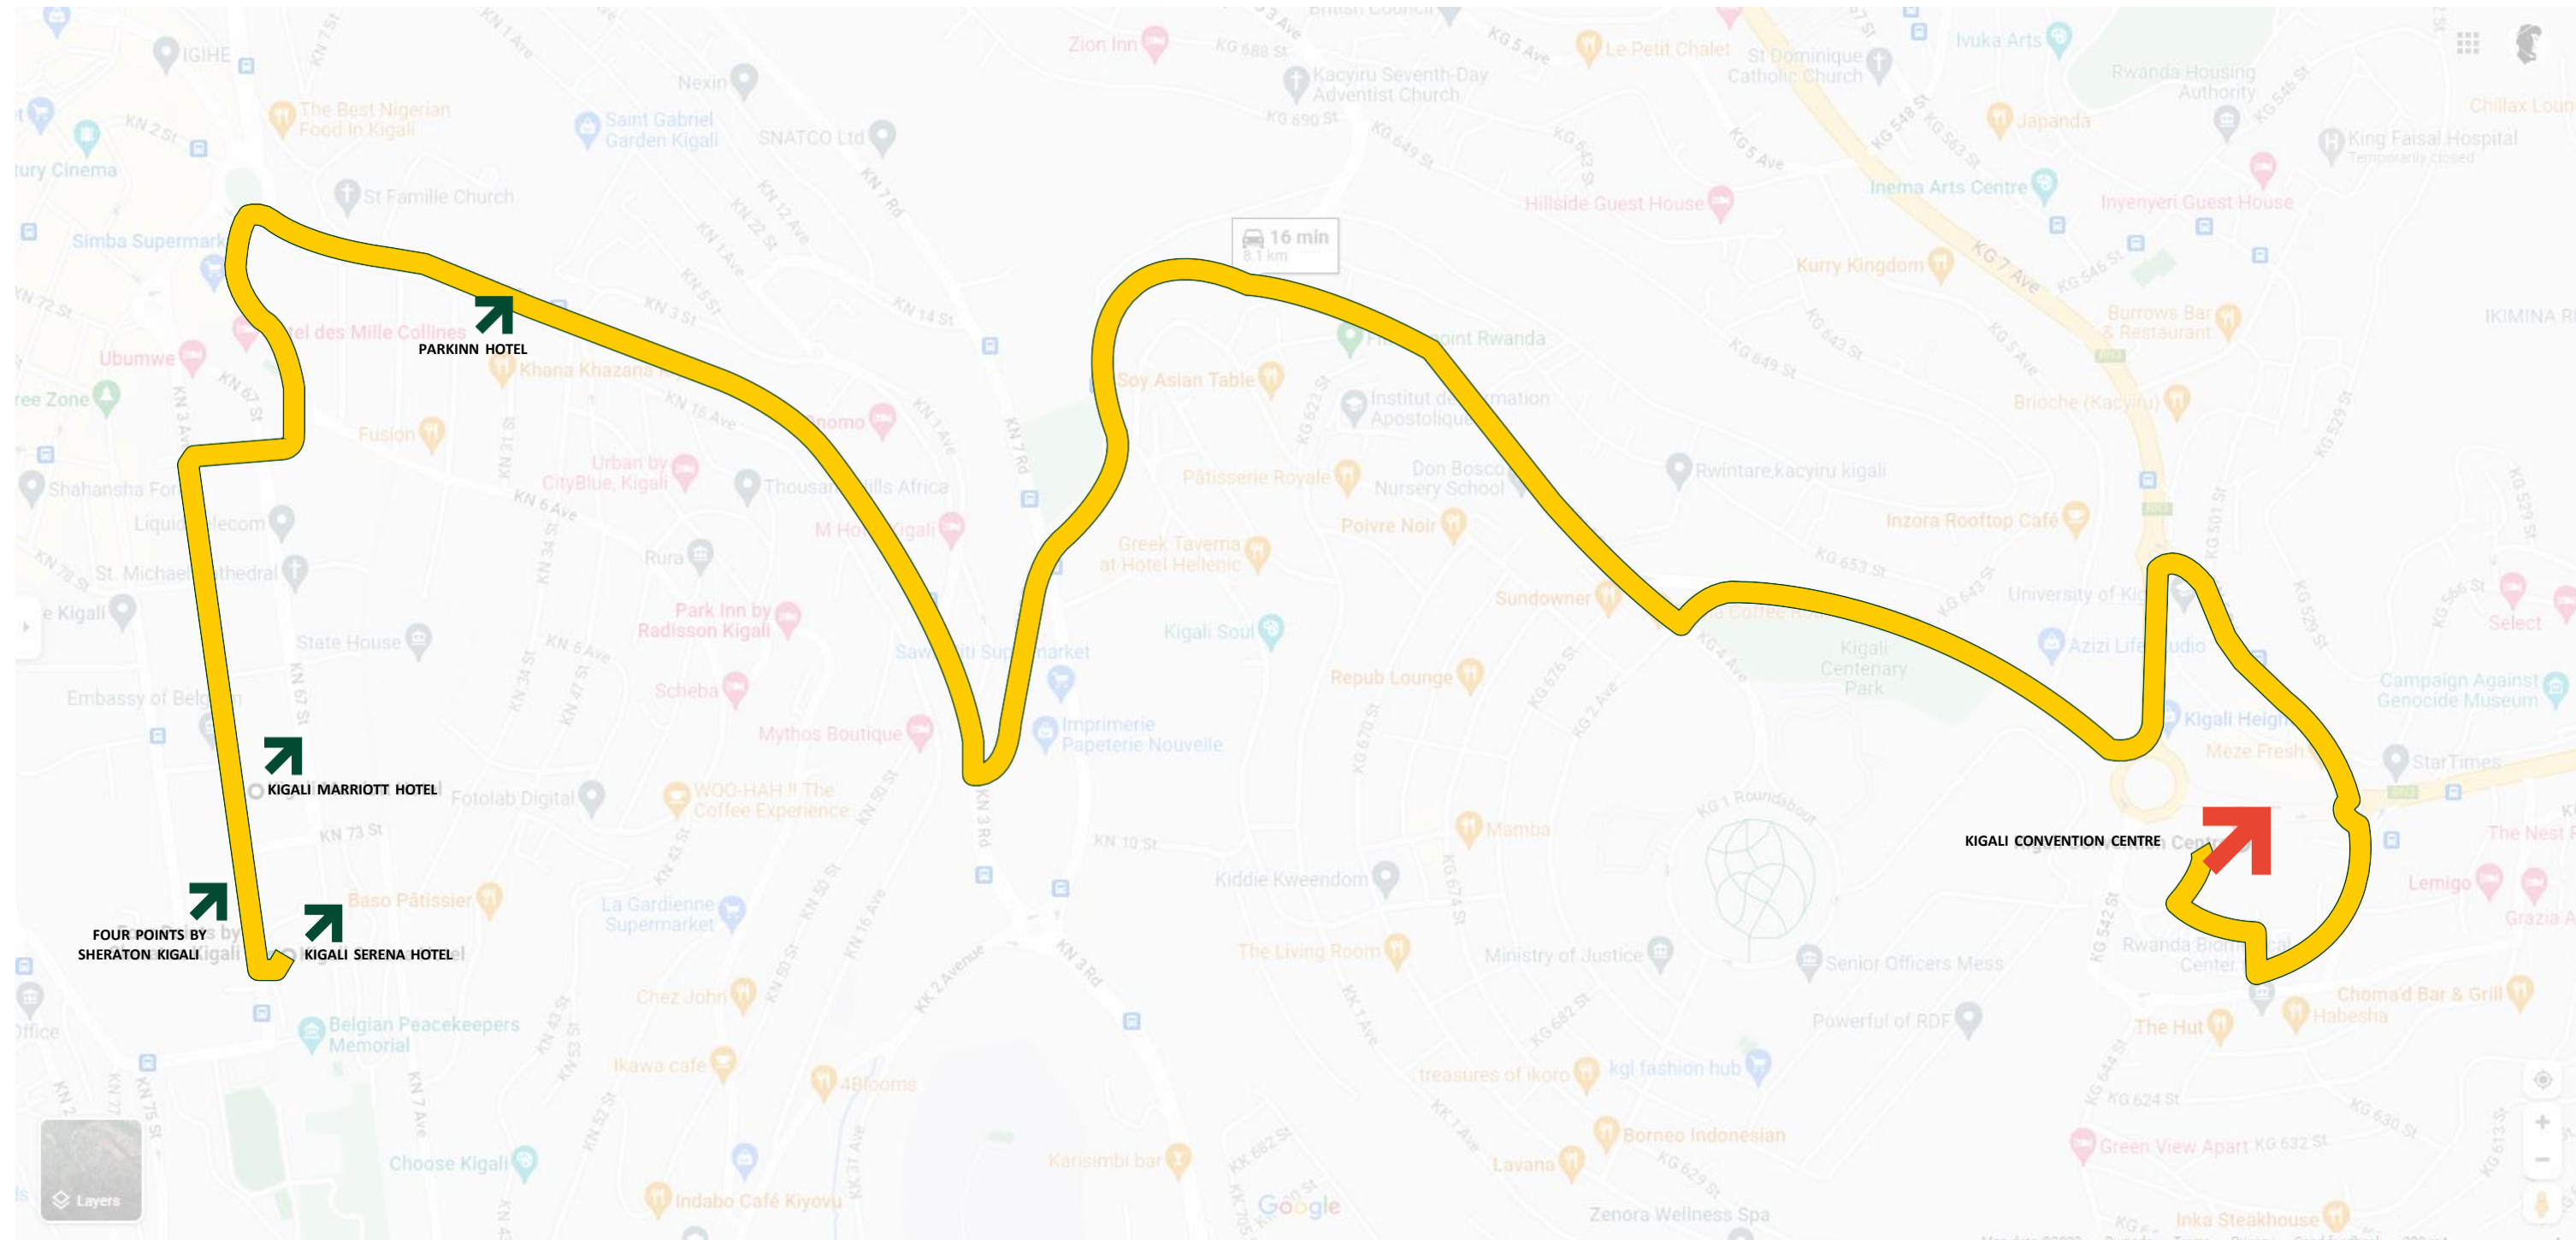

# TRANSPORT PLAN - ROUTES SCHEDULES

FROM HOTELS TO VENUES			ALL ROUTES	FROM VENUES	BACK TO HOTELS	
Pick Up 1	Pick Up 2	Pick Up 3	<b>SET TIME</b>	Pick Up 1	Pick Up 2	Pick Up 3
6:00 AM	7:00 AM	8:00 AM		5:30 PM	6:30 PM	9:30 PM
Pre-conference & Side Events route : Radisson – M Hotel- Marriot-4points-Serena- Ubumwe Grande Hotel						
6:00 AM- 11:00 AM			<b>1 Hour Interval</b>	6:00 PM- 9:00 PM		
12:00 PM- 5:00 PM						
Airport connections: Pick-up & Drop -off						
Since July 14th 2023 per communicated arrivals			<b>Per arrival/ departures</b>	Up to 21 <sup>st</sup> July 2023 upon request		

# TRANSPORT PLAN

ROUTE 1	ROUTE 2	ROUTE 3	ROUTE 4	ROUTE 5
Serena Hotel	Ubumwe Grande Hotel	Tropical Plaza Apart	Mythos	Baobab Hotel
4 Points	Mille Colline	2000 Hotel	Stipp Hotel	Kigali View Hotel
Marriott	Heaven Restaurant & Boutique Hotel	St Famille	Great Hotel Kiyovu	Anthurium
Park Inn	Hotel le Garni	Onomo		Isimbi Hotel
		M Hotel		Scheba
ROUTE 6	ROUTE 7	ROUTE 8	ROUTE 9	ROUTE 10
City Blue	Villa Portofino	Great Season	Garr Hotel	Century Park Hotel
Hotel Gorilla City Centre	Elevate Suites	Country Inn	Elizabeth Golf Apartment	Khana Khazana
Karisimbi	The Manor	Victory Villa Apart	Gorilla Golf Hotel	Select Boutique Hotel
	Luxury Golf Course Apart	Rose Garden Apartment	Highland Suites	Rohi Apartment
	Kacyiru Executive Apartment	Quiet Heaven	Dmall Hotel	
ROUTE 11	ROUTE 12	ROUTE 13	ROUTE 14	ROUTE 15
Dove Hotel	Olympique Hotel	Nobleza	St Jean Leopord	KIM Hotel
Madras Hotel	Lebanon	Igitego Boutique Hotel	Phoenix Apartment	Ecoair Apart Hotel
Legend Hotel	Five to Five	Classic Hotel	Hill top	Hellenique
	Centric Hotel	Grazia Apartment	Grand Legacy	Home free Hotel
	Chez Lando	Lemigo	Urban Park	
	Beausejour			

## Route 1:

## Route 2: